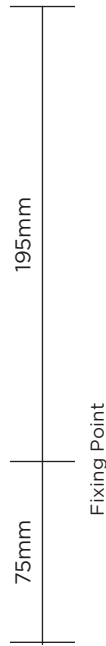

TWL75 BABY LARTIGUE WALL LIGHT

HEIGHT	150mm	6"
WITH SHADE	270mm	10 3/4"
WIDTH	50mm	2"
WITH SHADE	102mm	4"
PROJECTION	140mm	5 1/2"

BACKPLATE DIMENSIONS
H 155mm (6") x W 50mm (2")

Technical data sheet available

FINISHES

Clear Crystal with Nickel

CONSTRUCTED FROM

Nickel plated brass with crystal cubes

NET WEIGHT	0.7kg	1 1/2 lb
LAMPSHADE	4" Tapered Cube 4" x 3" x 5 3/4"	
MAX WATTAGE	102mm x 76mm x 146mm 1 x 25W	
LAMP	1 x G9 Halogen bulb	
VOLTAGE	220-240 V	

B-TWL75 - 1 x G9 Halogen bulb
Surcharge €75

Clear Crystal with Nickel with Putty silk shade

© Porta Romana Limited

PRICE EXCLUDING TAX

Lamp €525 Lampshade €115

2