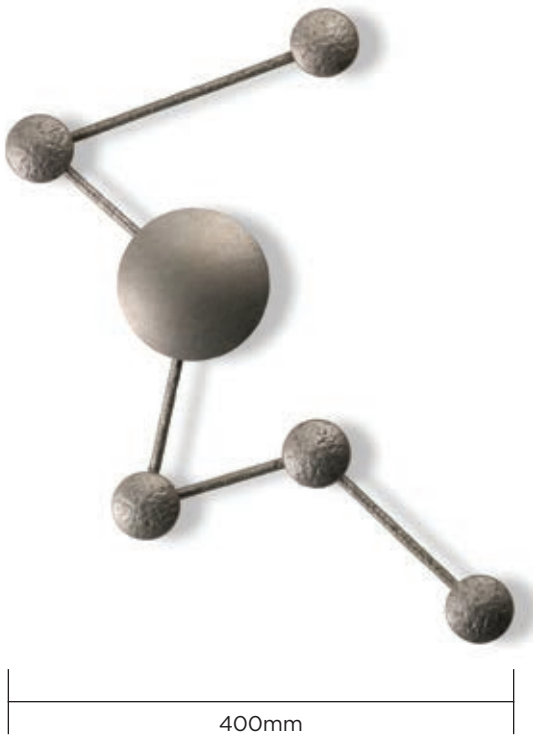

TWL109 CONSTELLATION WALL LIGHT

HEIGHT	660mm	26"
WIDTH	400mm	15 3/4"
PROJECTION	50mm	2"

Technical data sheet available

FINISHES

1 Galactic Gold/2 Galactic Silver
Left (pictured) or Right versions available

Custom finishes available
See page 178 for details

CONSTRUCTED FROM

Brass with decorative finish

NET WEIGHT	2.5kg	5 1/2 lb

MAX WATTAGE	3.4W

LAMP	LED strips supplied fitted
VOLTAGE	24V fitted with external driver, suitable for direct mains connection (220-240 V) Unsuitable for dimmer system

2, Galactic Silver

© Porta Romana Limited

PRICE EXCLUDING TAX

€1415