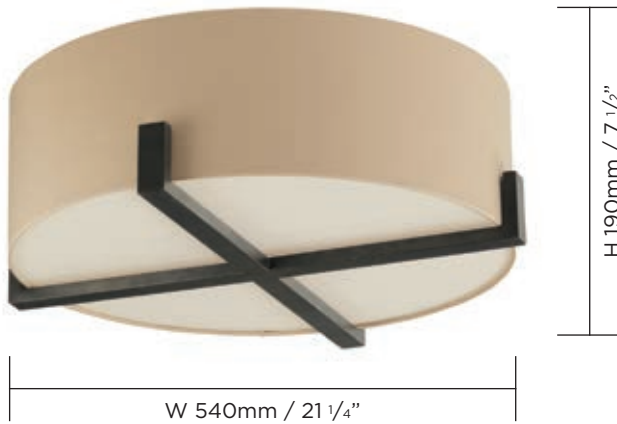

MCL32 CROSS BRACED BULKHEAD

HEIGHT	190mm	7 1/2"
WIDTH	540mm	21 1/4"

CEILING ROSE DIMENSIONS
Diameter 75mm (3") x Depth 30mm (1 1/4")

Technical data sheet available

FINISHES
Bronze

DESIGNER'S NOTE
The patination of this piece will naturally evolve over time
See page 181 for more information

CONSTRUCTED FROM
Patinated brass and perspex

NET WEIGHT	2.2kg	4 3/4 lb

LAMPSHADE
20" Short Cylinder supplied with Champagne, Frosted (pictured) or Pearl Perspex diffuser
20" x 20" x 6 1/2"

MAX WATTAGE
2 x 25W

LAMP
VOLTAGE
2 x SES (E14) Candle bulb
220-240 V