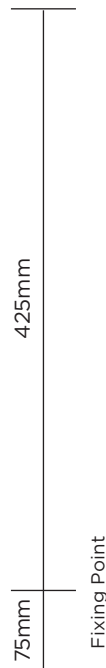

TWL45 LLAMA WALL LIGHT

HEIGHT	335mm	13 1/4"
WITH SHADE	500mm	19 3/4"
WIDTH	50mm	2"
WITH SHADE	178mm	7"
PROJECTION	200mm	7 3/4"

BACKPLATE DIMENSIONS
H 155mm (6") x W 50mm (2")

Technical data sheet available

FINISHES
1 Decayed Gold/2 Decayed Silver

Custom finishes available
See page 178 for details

CONSTRUCTED FROM
Cast composite and brass with decorative finish

NET WEIGHT	1kg	2 1/4 lb

LAMPSHADE	7" Top Hat 7" x 7" x 8"
MAX WATTAGE	178mm x 178mm x 203mm 1 x 40W

LAMP VOLTAGE	1 x SES (E14) Golf ball bulb 220-240 V

B-TWL45 - 1 x G9 Halogen bulb
Surcharge €75

PRICE EXCLUDING TAX

Lamp	€730	Lampshade	€108

© Porta Romana Limited