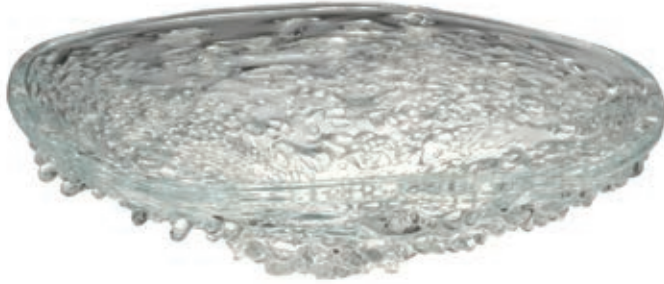

GA09 DRUZY BOWL

APPROXIMATE HEIGHT 100mm 4"
DIAMETER 400mm 15 3/4"

FINISHES
Clear

CONSTRUCTED FROM
Blown glass

NET WEIGHT 8.4kg 18 1/2 lb