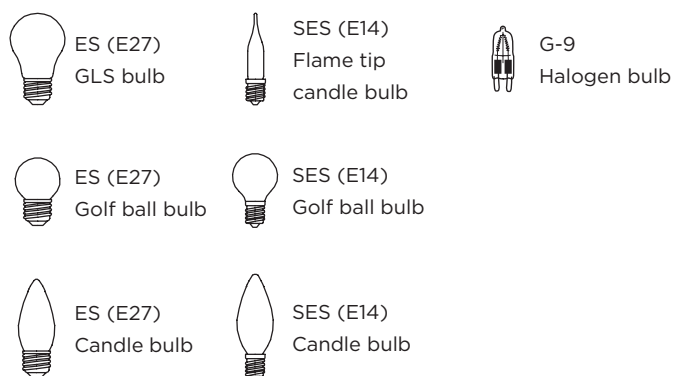

BATHROOM WALL LIGHTS

- Where a product is shown with a tap symbol the lamp holder fitting is entirely sealed with a glass dome cover and is IP44 Rated. This means that it is suitable for installation in interior locations subject to moderate degrees of moisture, such as bathrooms.
- The recommended silk shade is not splash proof nor are the painted/plated finishes which may tarnish or deteriorate if they are in a steamy environment or subjected to water spray on a regular basis.
- If a wall light is intended to be fitted to a mirror it is advisable to contact Head Office to check suitability.
- Shades supplied with a bathroom wall light will have a shade ring fitting.

Bathroom wall light specification:

LAMP	1 x Halogen G-9 Lamp
MAX WATTAGE	25W
VOLTAGE	220-240 V

- See page 184 for important warranty information.

LIGHT BULBS

- Light bulbs are included in your order. The light bulbs we supply are G9 Halogen ES/SES or Halogen Encapsulated at an appropriate wattage (not the maximum wattage).
- The maximum wattages for lamp bulbs are labelled on both the lamp holder and inside the lampshade. Where these differ please be guided by the lowest wattage. Always adhere to this advice for your safety.
- The following images may help with the identification of the style of bulb listed.

HOW MANY LUMENS DO YOU NEED? (240V)

Brightness in lumens →	220+	400+	700+	900+	1300+
Standard (Incandescent bulb)	25w	40w	60w	75w	100w
Halogen	18w	28w	42w	53w	70w
CFL	6w	9w	12w	15w	20w
LED	4w	6w	10w	13w	18w