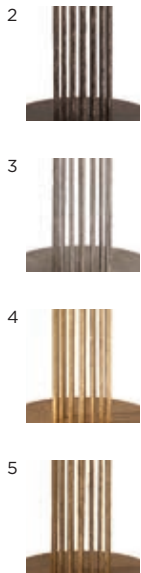

1, Bronzed with Putty silk shade

© Porta Romana Limited

MFL31 FLYNN CAGED FLOOR LAMP

HEIGHT	2000mm	78 3/4"
WIDTH	360mm	14 1/4"

BASE DIMENSIONS
360mm (14 1/4") x 28mm (1")

FINISHES
1 Bronzed/2 Burnt Silver/3 Decayed Silver/
4 Gold/5 White Gold
Custom finishes available
See page 178 for details

CONSTRUCTED FROM
Forged steel with decorative finish

NET WEIGHT	15kg	33lb

LAMPSHADE	14" Caged Cylinder 14" x 14" x 8 1/2" 356mm x 356mm x 216mm
MAX WATTAGE	4 x 25W

LAMP	4 x G9 Halogen bulb
VOLTAGE	220-240 V
FLEX AND SWITCH	Braided silk flex in brown (bronzed/gold) or platinum (silver) with black foot switch

PRICE EXCLUDING TAX			
Lamp	€4005	Lampshade	€223