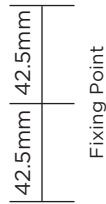

TWL89S SMALL JORDAN WALL LIGHT

HEIGHT	85mm	3 1/4"
WIDTH	85mm	3 1/4"
PROJECTION	300mm	11 3/4"

BACKPLATE DIMENSIONS

H 85mm (3 1/4") x W 85mm (3 1/4")

Technical data sheet available

FINISHES

1 Antiqued Brass/2 Bronze/3 Nickel

DESIGNER'S NOTE

The patination of this piece will naturally evolve over time
See page 181 for more information

CONSTRUCTED FROM

Patinated or nickel plated brass

NET WEIGHT	0.5kg	1lb

MAX WATTAGE	1.2W

LAMP	LED supplied fitted
VOLTAGE	3.7 V fitted with external driver, suitable for direct mains connection (220-240V) Unsuitable for dimmer system

3, Nickel

© Porta Romana Limited

PRICE EXCLUDING TAX

€495