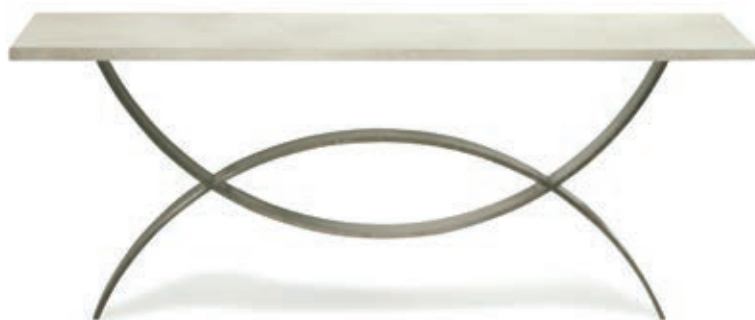

CCT10L LARGE FISHTAIL CONSOLE TABLE

HEIGHT	740mm	29 1/4"
WIDTH	1760mm	69 1/4"
DEPTH	500mm	19 3/4"

FINISHES
1 Bronzed/2 Pale Gold/3 Fishtail Silver
with Faux Limestone top
Custom finishes available
See page 178 for details

CONSTRUCTED FROM
Forged steel with decorative finish and lacquered wood top

NET WEIGHT	65.4kg	144 1/4 lb

REQUIRES WALL FIXING Technical data sheet available

REQUIRES DEDICATED CARRIER
REQUIRES CRATE FOR ALL OVERSEAS DESTINATIONS