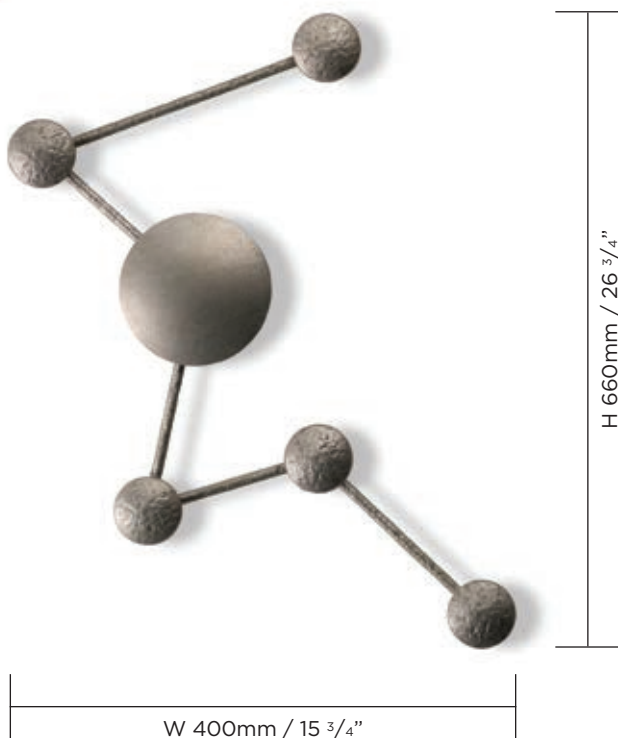

MCL45 CONSTELLATION BULKHEAD

HEIGHT	660mm	26"
WIDTH	400mm	15 3/4"
PROJECTION	50mm	2"

Technical data sheet available

FINISHES

1 Galactic Gold/2 Galactic Silver

Custom finishes available

See page 178 for details

CONSTRUCTED FROM

Brass with decorative finish

NET WEIGHT	2.5kg	5 1/2 lb

MAX WATTAGE	3.4W

LAMP	LED strips supplied fitted
VOLTAGE	24V fitted with external driver, suitable for direct mains connection (220-240 V) Unsuitable for dimmer system

2, Galactic Silver

© Porta Romana Limited

PRICE EXCLUDING TAX

€1415