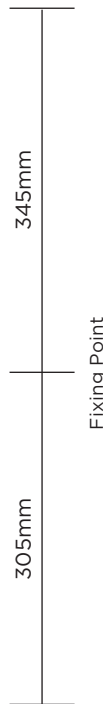

TWL23L LARGE WATERFALL WALL LIGHT

HEIGHT	650mm	25 1/2"
WIDTH	280mm	11"
PROJECTION	98mm	3 3/4"

BACKPLATE DIMENSIONS
H 530mm (20 3/4") x W 115mm (4 1/2")

Technical data sheet available

FINISHES
Polished Steel

CONSTRUCTED FROM
Stainless steel with frosted glass panels

NET WEIGHT	5.5kg	12 1/4 lb

MAX WATTAGE	2 x 25W

LAMP VOLTAGE	2 x G9 Halogen bulb 220-240 V

QUICK SHIP Polished Steel

B-TWL23L - 2 x G9 Halogen bulbs
Surcharge €75

Polished Steel

© Porta Romana Limited

PRICE EXCLUDING TAX

€2070

TWL22 AFRICAN HEAD WALL LIGHT

HEIGHT	190mm	7 1/2"
WITH SHADE	310mm	12 1/4"
WIDTH	125mm	5"
WITH SHADE	229mm	9"
PROJECTION	105mm	4 1/4"

BACKPLATE DIMENSIONS
H 80mm (3 1/4") x W 60mm (2 1/4")

Technical data sheet available

FINISHES
Samburu Black with Gold

CONSTRUCTED FROM
Cast composite and brass with decorative finish

NET WEIGHT	0.8kg	1 3/4 lb

LAMPSHADE	9" Slim Oval Base 9" x 4", Top 8" x 3 3/4", Slope 5" 229mm x 102mm, 203mm x 95mm, 127mm
MAX WATTAGE	1 x 25W

LAMP VOLTAGE	1 x SES (E14) Candle bulb 220-240 V

B-TWL22 - 1 x G9 Halogen bulb
Surcharge €75