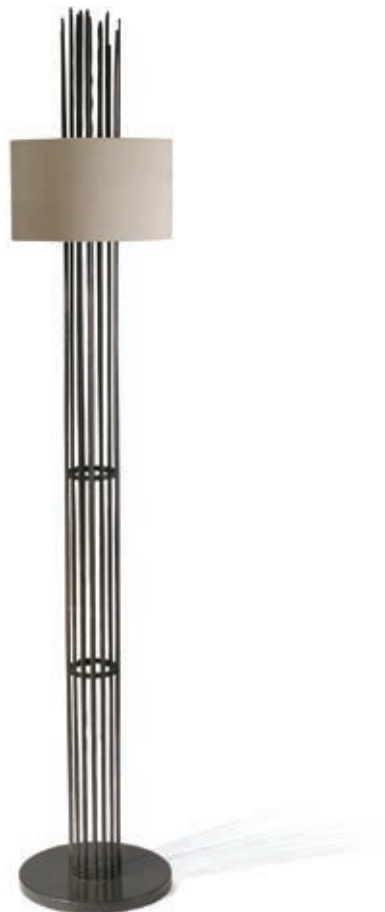

1, Bronzed with Putty silk shade

© Porta Romana Limited

MFL31 FLYNN CAGED FLOOR LAMP

HEIGHT	2000mm	78 3/4"
WIDTH	360mm	14 1/4"

BASE DIMENSIONS
360mm (14 1/4") x 28mm (1")

FINISHES
1 Bronzed/2 Burnt Silver/3 Decayed Silver/
4 Gold/5 White Gold
Custom finishes available
See page 178 for details

CONSTRUCTED FROM
Forged steel with decorative finish

NET WEIGHT	15kg	33lb

LAMPSHADE	14" Caged Cylinder 14" x 14" x 8 1/2" 356mm x 356mm x 216mm
MAX WATTAGE	4 x 25W

LAMP	4 x G9 Halogen bulb
VOLTAGE	220-240 V
FLEX AND SWITCH	Braided silk flex in brown (bronzed/gold) or platinum (silver) with black foot switch

PRICE EXCLUDING TAX			
Lamp	€4005	Lampshade	€223