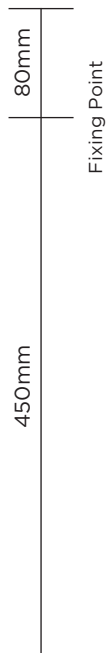

TWL68 TRAILING BLOSSOM WALL LIGHT

HEIGHT	510mm	20"
WITH SHADE	530mm	20 3/4"
WIDTH	250mm	9 3/4"
WITH SHADE	356mm	14"
PROJECTION	155mm	6"

BACKPLATE DIMENSIONS
Diameter 115mm (4 1/2")

Technical data sheet available

FINISHES

1 Decayed Silver/2 White Gold with Glass detail

Custom finishes available

See page 178 for details

CONSTRUCTED FROM

Forged steel with decorative finish and glass

NET WEIGHT	0.9kg	2lb

LAMPSHADE	14" Semi Cylinder
	14" x 6" x 7 1/2"
	356mm x 152mm x 191mm

MAX WATTAGE	1 x 25W

LAMP	1 x G9 Halogen bulb
VOLTAGE	220-240 V

QUICK SHIP Decayed Silver with Putty silk shade

B-TWL68 - 1 x G9 Halogen bulb
Surcharge €75

1, Decayed Silver with Putty silk shade

© Porta Romana Limited

PRICE EXCLUDING TAX

Lamp	€925	Lampshade	€193