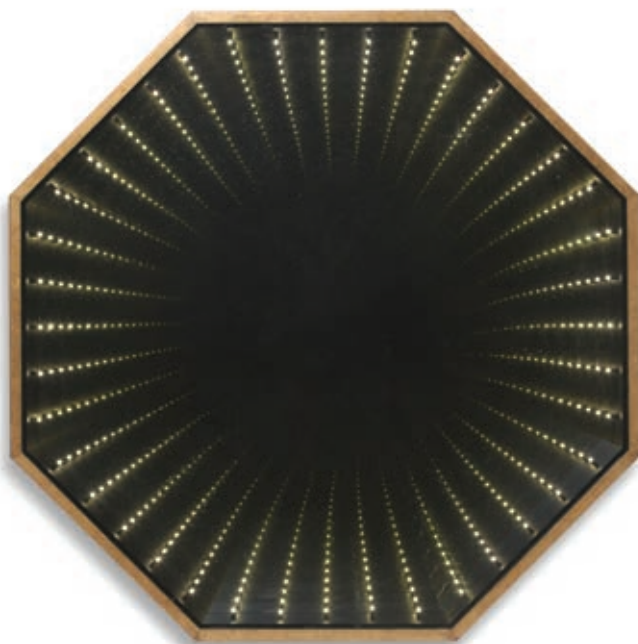

WM41 INFINITY MIRROR

HEIGHT	740mm	29 1/4"
WIDTH	740mm	29 1/4"
DEPTH	95mm	3 3/4"

FINISHES

1 Burnt Silver/2 French Brass

CONSTRUCTED FROM

Wood and steel with decorative finish and mirror glass with LED strip

NET WEIGHT	15.2kg	33 1/2 lb

FIXING METHOD	Key hole fixings

Technical data sheet available

MAX WATTAGE	2.8W

LAMP	LED's supplied fitted
VOLTAGE	24 V fitted with external driver, suitable for direct mains connection (220-240 V) Unsuitable for dimmer system

REQUIRES DEDICATED CARRIER

REQUIRES CRATE FOR ALL OVERSEAS DESTINATIONS

2, French Brass

© Porta Romana Limited

PRICE EXCLUDING TAX	€3125
REQUIRES CRATE FOR SHIPPING	€128