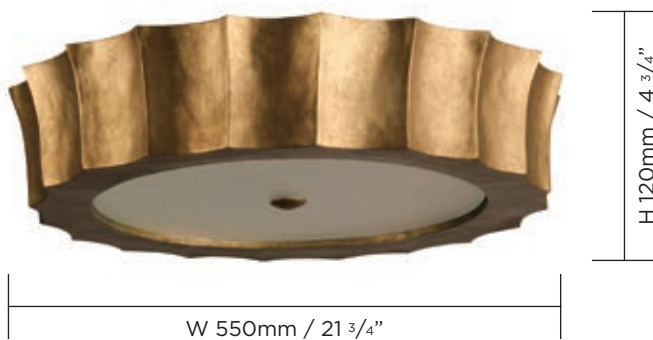

MCL31 SCALLOPED BULKHEAD

HEIGHT	120mm	4 3/4"
WIDTH	550mm	21 3/4"

Technical data sheet available

FINISHES
1 French Brass with Champagne (pictured) Perspex diffuser
2 Plaster White with Frosted Perspex diffuser

Custom finishes available for fixture
See page 178 for details

CONSTRUCTED FROM
Cast composite and steel with decorative finish and perspex

NET WEIGHT	5.2kg	11 1/2 lb

MAX WATTAGE
3 x 25W

LAMP
VOLTAGE
3 x G9 Halogen bulb
220-240 V