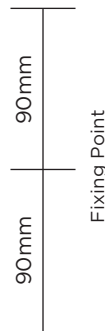

TWL102 ECLIPSE WALL LIGHT

HEIGHT	180mm	7"
WIDTH	320mm	12 1/2"
PROJECTION	105mm	4 1/4"

BACKPLATE DIMENSIONS
Diameter 115mm (4 1/2")

Technical data sheet available

FINISHES
1 Burnt Silver/2 French Brass
Custom finishes available
See page 178 for details

CONSTRUCTED FROM
Steel and aluminium with decorative finish

NET WEIGHT 1.5kg 3 1/4 lb

MAX WATTAGE 2 x 25W

LAMP 2 x G9 Halogen bulb
VOLTAGE 220-240 V