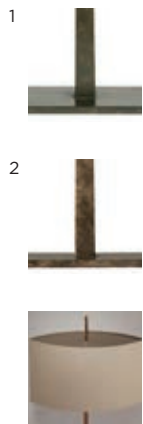

3, French Brass with Dove satin shade

© Porta Romana Limited

SLB375 SMALL TAPERING HARRAL LAMP

HEIGHT	820mm	32 1/4"
WIDTH	260mm	10 1/4"
WITH SHADE	432mm	17"

BASE DIMENSIONS
230mm (9") x 108mm (4 1/4") x 8mm (1/4")

FINISHES
1 Bronzed/2 Burnt Silver/3 French Brass

Custom finishes available
See page 178 for details

CONSTRUCTED FROM
Forged steel with decorative finish

NET WEIGHT	3kg	6 1/2 lb
LAMPSHADE	17" Eye, supplied with Champagne (pictured), Frosted or Pearl Perspex baffle 17" x 7" x 9" 432mm x 178mm x 229mm	
MAX WATTAGE	2 x 25W	
LAMPS	2 x SES (E14) Candle bulb	
VOLTAGE	220-240 V	
FLEX AND SWITCH	Twisted silk flex in brown (bronzed/brass) with brown in line switch or silver (silver) with white in-line switch	

QUICK SHIP

Bronzed with Putty silk shade and baffle

PRICE EXCLUDING TAX

Lamp	€790	Lampshade	€375