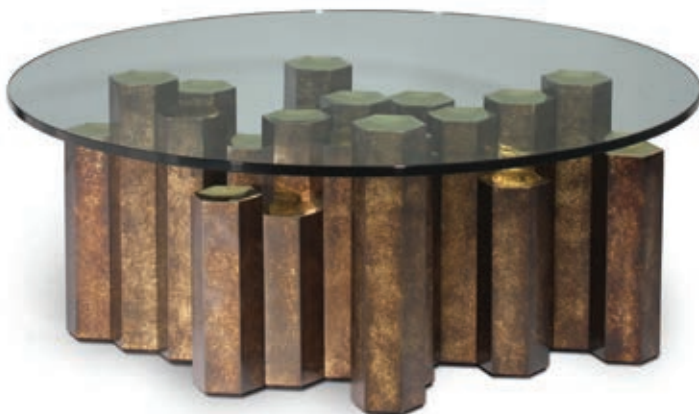

CONSTRUCTED FROM

Patinated brass with decorative finish
and toughened glass top

NET WEIGHT	61.5kg	135 1/2 lb

REQUIRES DEDICATED CARRIER

REQUIRES CRATE FOR ALL OVERSEAS DESTINATIONS