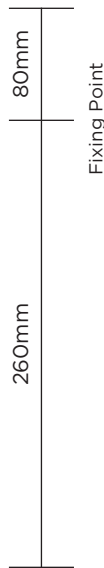

TWL70 RING WALL LIGHT

HEIGHT	315mm	12 1/2"
WITH SHADE	340mm	13 1/2"
WIDTH	180mm	7"
WITH SHADE	273mm	10 3/4"
PROJECTION	110mm	4 1/4"

BACKPLATE DIMENSIONS
Diameter 115mm (4 1/2")

Technical data sheet available

FINISHES

1 Bronzed/2 Decayed Silver/3 French Brass

Custom finishes available

See page 178 for details

CONSTRUCTED FROM

Forged steel with decorative finish

NET WEIGHT 0.9kg 2lb

LAMPSHADE 10 3/4" Semi Oval
Base 10 3/4" x 4",
Top 9 1/2" x 3 1/2", Slope 6 1/2"
273mm x 102mm,
241mm x 89mm, 165mm

MAX WATTAGE 1 x 25W

LAMP 1 x G9 Halogen bulb

VOLTAGE 220-240 V

QUICK SHIP

Decayed Silver or French Brass
with Putty silk shade

B-TWL70 - 1 x G9 Halogen bulb
Surcharge €75

2, Decayed Silver with Dove satin shade

© Porta Romana Limited

PRICE EXCLUDING TAX

Lamp €695 Lampshade €193