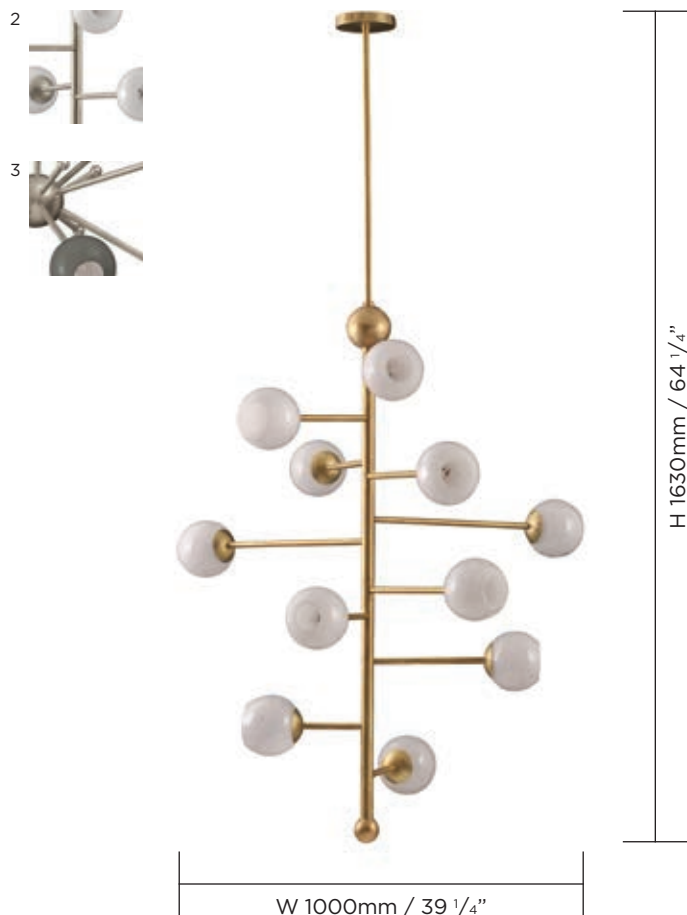

W 1000mm / 39 1/4"

1, Bright Brass with Milk glass

© Porta Romana Limited

MCL54 ORBIT 1 CEILING LIGHT

TOTAL DROP	1630mm	64 1/4"
(including ceiling rose, rod and fixture)		
MINIMUM DROP	1080mm	42 1/2"
(including ceiling rose, rod and fixture)		

CEILING ROSE DIMENSIONS
Diameter 125mm (5") x Depth 20mm (3/4")

Technical data sheet available

FINISHES

- 1 Bright Brass/2 Bright Steel with Milk glass
- 3 Bright Steel with Shadow glass

CONSTRUCTED FROM

Patinated brass or steel with blown and cast glass

NET WEIGHT	13kg	28 3/4 lb

MAX WATTAGE	11 x 25W

LAMP	11 x G9 Halogen bulbs
VOLTAGE	220-240 V

REQUIRES DEDICATED CARRIER
REQUIRES CRATE FOR ALL OVERSEAS DESTINATIONS

PRICE EXCLUDING TAX	€11020
REQUIRES CRATE FOR SHIPPING	€325