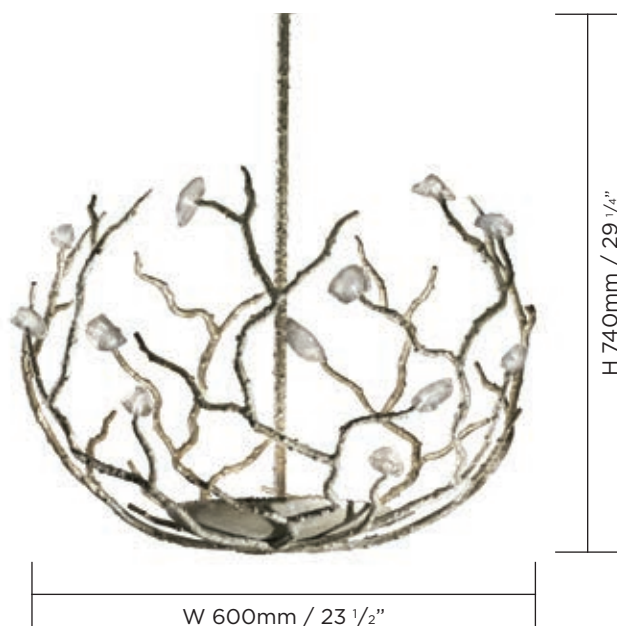

MCL18L LARGE BLOSSOM CHANDELIER

TOTAL DROP 1825mm 71 3/4"
(including ceiling rose, 1 metre of chain and fixture)
MINIMUM DROP 880mm 34 3/4"
(including ceiling rose, minimum amount of chain possible and fixture)

CEILING ROSE DIMENSIONS
Diameter 115mm (4 1/2") x Depth 40mm (1 1/2")
1 metre (39 1/4") chain included.
Extra chain available, €130 per metre
Technical data sheet available

FINISHES
1 Decayed Silver/2 White Gold with Glass detail
Custom finishes available
See page 178 for details

CONSTRUCTED FROM
Forged steel with decorative finish and glass

NET WEIGHT 6.5kg 14 1/4 lb

MAX WATTAGE 3 x 25W

LAMP 3 x G9 Halogen bulb
VOLTAGE 220-240 V
FLEX Braided silk flex in grey (silver) or gold (gold)

REQUIRES DEDICATED CARRIER
REQUIRES CRATE FOR ALL OVERSEAS DESTINATIONS

1, Decayed Silver

© Porta Romana Limited

PRICE EXCLUDING TAX

€4720

REQUIRES CRATE FOR SHIPPING

€145