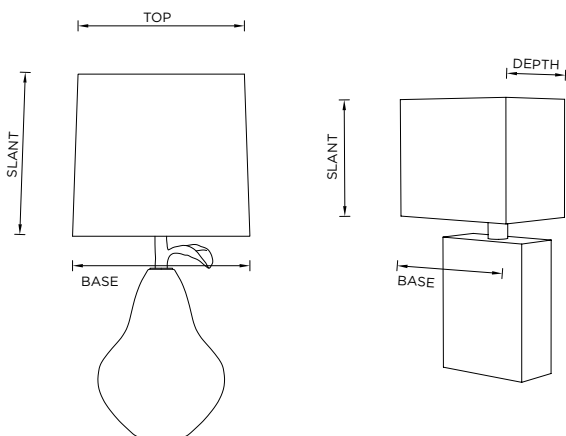

DIMENSIONS

Lampshade dimensions are always shown as BASE x TOP x SLOPE or BASE x DEPTH x SLOPE unless otherwise detailed.

GIMBLE

A gimble is a round metal ring attached to the lampshade that fits the lampshade to the table lamp, floor lamp or pendant light.