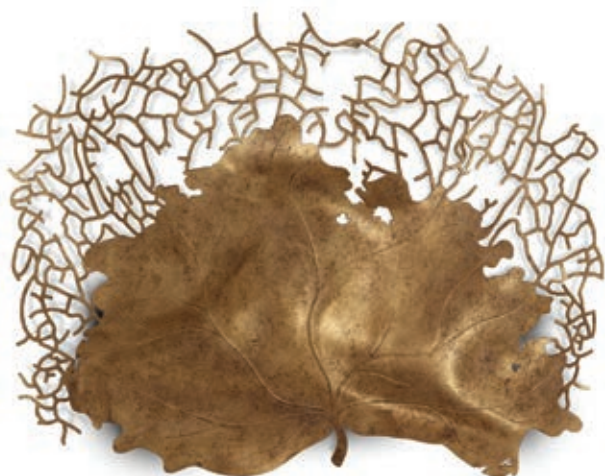

Fixing Point

TWL99 AUTUMN WALL LIGHT

HEIGHT	275mm	10 3/4"
WIDTH	385mm	15 1/4"
PROJECTION	80mm	3 1/4"

BACKPLATE DIMENSIONS
Diameter 115mm (4 1/2")

Technical data sheet available

FINISHES
1 Decayed Gold/2 Decayed Silver/3 Forest Rust
Custom finishes available
See page 178 for details

CONSTRUCTED FROM
Hand formed copper and brass with decorative finish

NET WEIGHT	1kg	2 1/4 lb

MAX WATTAGE	25W

LAMP	1 x G9 Halogen bulb
VOLTAGE	220-240 V

1, Decayed Gold

© Porta Romana Limited

PRICE EXCLUDING TAX

€1705