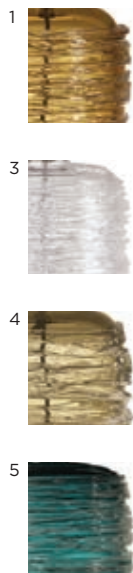

2, Charcoal with Platinum silk shade

© Porta Romana Limited

GLB32 THREAD LAMP

APPROXIMATE HEIGHT	425mm	16 3/4"
WITH SHADE	730mm	28 3/4"
WIDTH	250mm	9 3/4"
WITH SHADE	457mm	18"

FINISHES
1 Amber/2 Charcoal/3 Clear/4 Olive/5 Turquoise

CONSTRUCTED FROM
Blown and moulded glass with nickel plated brass

NET WEIGHT	9.3kg	20 1/2 lb

LAMPSHADE	18" Cylinder
	18" x 18" x 12"
	457mm x 457mm x 305mm

MAX WATTAGE	100W

LAMP	1 x ES (E27) GLS bulb
VOLTAGE	220-240 V
FLEX AND SWITCH	Silver twisted silk flex with white in-line switch

QUICK SHIP

Charcoal, Clear or Olive with Dove satin shade

PRICE EXCLUDING TAX			
Lamp	€2300	Lampshade	€273